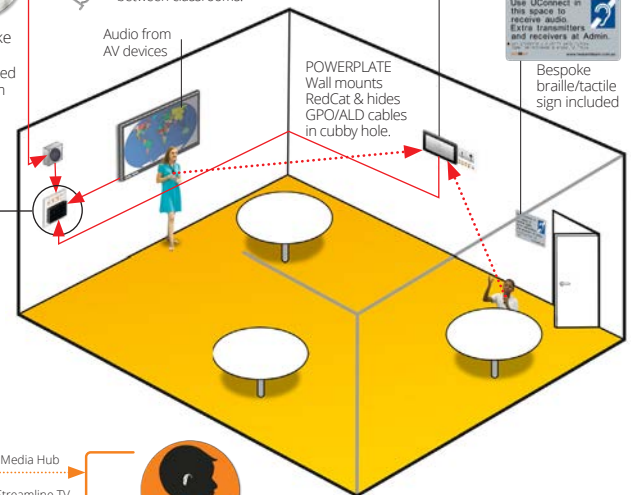

- ✔ **Compliance Ready:** Requirement to deliver hearing augmentation (UConnect's collection of inbuilt amplified audio including PA and its transmission to receivers in hearing aids) achieved.
- ✔ **Agnostic:** Any transmitter to hearing aids can be connected to UConnect Mini. Future proof to changes in brand of receivers supplied to learners by the Federal Government.
- ✔ **Local:** All audio particular to the learning space is delivered to hearing aided learners, teachers and visitors and not only generic PA signals.
- ✔ **Signage:** Required bespoke hearing augmentation braille and tactile signage supplied along with child friendly operating instructions.
- ✔ **Low footprint:** Low profile UConnect Minis smallest cable free teacher microphone and discreet speaker systems.
- ✔ **Quality audio:** Bespoke internal electronics makes audio hearing augmentation ready.
- ✔ **Secure:** UConnect Mini SecureSlide means hearing aid transmitters are secure and accessible.

PA PRIORITY
Hearing aided people receive 100% prioritised PA signals free from other audio to maximise safety.

FLEXMIKES ARE THE SMALLEST & LIGHTEST IN THE INDUSTRY

- No belt packs or cables.
- Teacher Flexmikes & student Sharemikes operate on 1.9 GHz (a rarely used frequency) Wifi & forms of wireless commonly use 2.4 GHz.
- The Flexmike is a tiny H74 x W28 x D18mm & weighs only 34g.
- The Sharemike is a compact H153 x W28 x D28mm and weighs only 73g.

REDCAT
Standing or wall mounted flat-panel speaker ensures voice clarity and even distribution throughout the room. Superior wireless platform allows longer range with no interference.

Point-to-Pair Functionality
Teachers can use their own Flexmike moving between classrooms.