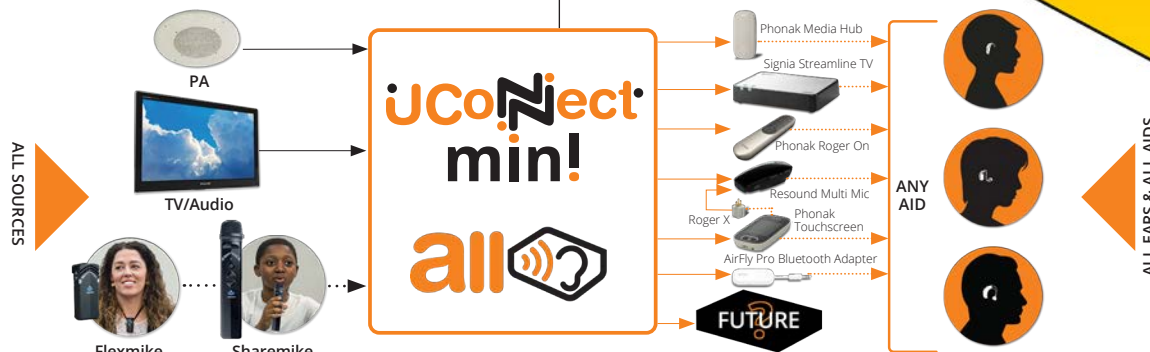

Receivers in aids vary in brand & type. UConnect products are agile and agnostic.