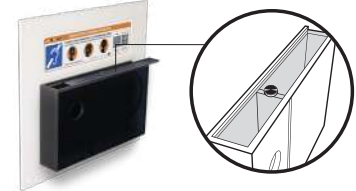

✓ LOW FOOTPRINT
Low profile UConnect Mini and Redcat includes the smallest cable free teacher Flexmike, Exciter flat panel speaker technology and no-onfloor imprint or ligature risk.

✓ COMPLIANCE READY
Hearing augmentation is achieved by UConnect's collection of inbuilt amplified audio including PA and its transmission to receivers in hearing aids. Expert Access Consultant Report on Compliance Readiness available on request.

✓ AGNOSTIC & AGILE
UConnect Mini is future proofed to any changes in brands of receivers supplied to learners by the Federal Government. Any hearing aid transmitter can be connected seamlessly.

✓ QUALITY AUDIO
Bespoke internal electronics makes audio hearing augmentation 'plug and play' ready.

✓ LOCAL
All audio signals and PA are augmented to hearing aided learners, teachers and visitors.

✓ SIGNAGE
Required braille and tactile bespoke signage with simple and child friendly operating instructions supplied.

✓ SECURE
UConnect Mini SecureSlide System guarantees that hearing aid transmitters are secure, protected and always accessible.