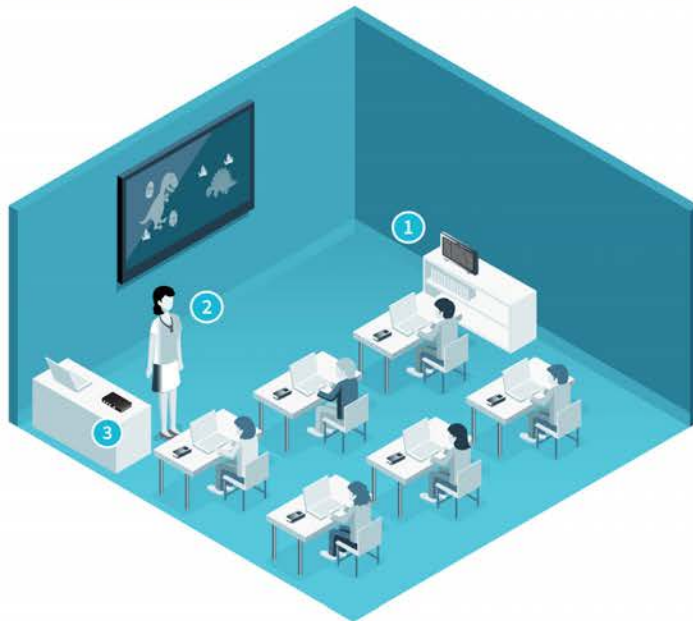

- Simple to set-up, easy to use
- Add a second microphone for student sharing
- Optional battery for even more portability

THE REDCAT EDGE IS:

- No onfloor footprint and slim profile
- Easy set up and with battery power option
- Smallest and Lightest Flexmike microphone
- 'Point-to-Pair' means Teachers can use their own mike in different rooms
- Unique Redcat speaker optimises speech intelligibility and coverage
- Speaker options to cater for every design of learning space
- Agnostic and flexible connectivity to any hearing aid's transmitter.

Hearing loss

Sore throat

Redcat

INSTRUCTIONAL AUDIO SYSTEM

All-in-one Instructional Audio

Simply set Redcat on a table or hang it on a wall, then plug it in to deliver crystal clear audio to the whole class. Optional wireless Media Connector enables audio integration without long cable runs.

Connect to any aid

Specifications

Wireless Communication	Access Technology (1.9 GHz)
Wireless Transmission Range	Up to 60m open field
Flat-panel Speaker System	Exciter technology sound panel
Audio Input	One 3.5mm input
Audio Output	One 3.5mm output
Tone Control	Bass/treble adjustment
Dimensions	W406 x D45 x H241mm
Weight	1.3 kg