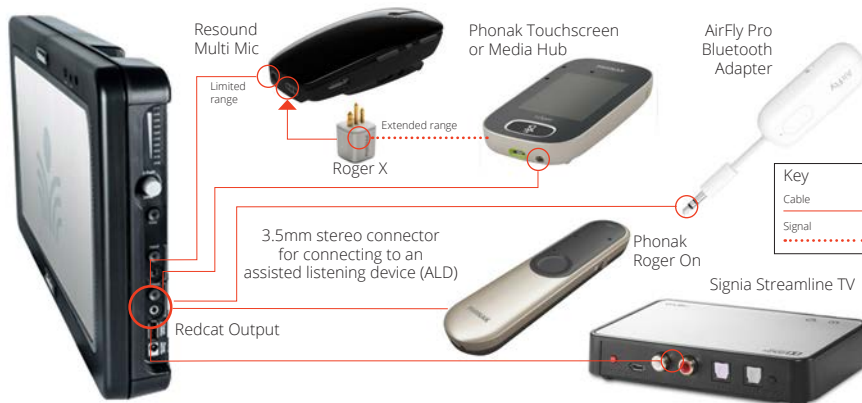

- Simple to set-up, easy to use
- Add a second microphone for student sharing
- Optional battery for even more portability

THE REDCAT EDGE IS:

- No onfloor footprint and slim profile
- Easy set up and with battery power option
- Smallest and Lightest Flexmike microphone
- 'Point-to-Pair' means Teachers can use their own mike in different rooms
- Unique Redcat speaker optimises speech intelligibility and coverage
- Speaker options to cater for every design of learning space
- Agnostic and flexible connectivity to any hearing aid's transmitter.

Hearing loss

Sore throat

Redcat

INSTRUCTIONAL AUDIO SYSTEM

All-in-one Instructional Audio

Simply set Redcat on a table or hang it on a wall, then plug it in to deliver crystal clear audio to the whole class. Optional wireless Media Connector enables audio integration without long cable runs.

Connect to any aid

Specifications

Wireless Communication	Access Technology (1.9 GHz)
Wireless Transmission Range	Up to 60m open field
Flat-panel Speaker System	Exciter technology sound panel
Audio Input	One 3.5mm input
Audio Output	One 3.5mm output
Tone Control	Bass/treble adjustment
Dimensions	W406 x D45 x H241mm
Weight	1.3 kg

1 Redcat
FLAT-PANEL SPEAKER ENSURES VOICE CLARITY AND EVEN DISTRIBUTION THROUGHOUT THE ROOM

2 Fleximike
LIGHTWEIGHT, PENDANT-STYLE MIC

Charger
CHARGES BOTH FLEXMIKE AND SHAREMIKE

Popular Options

3 Multimedia Integration
MEDIA CONNECTOR FOR WIRELESS INTEGRATION