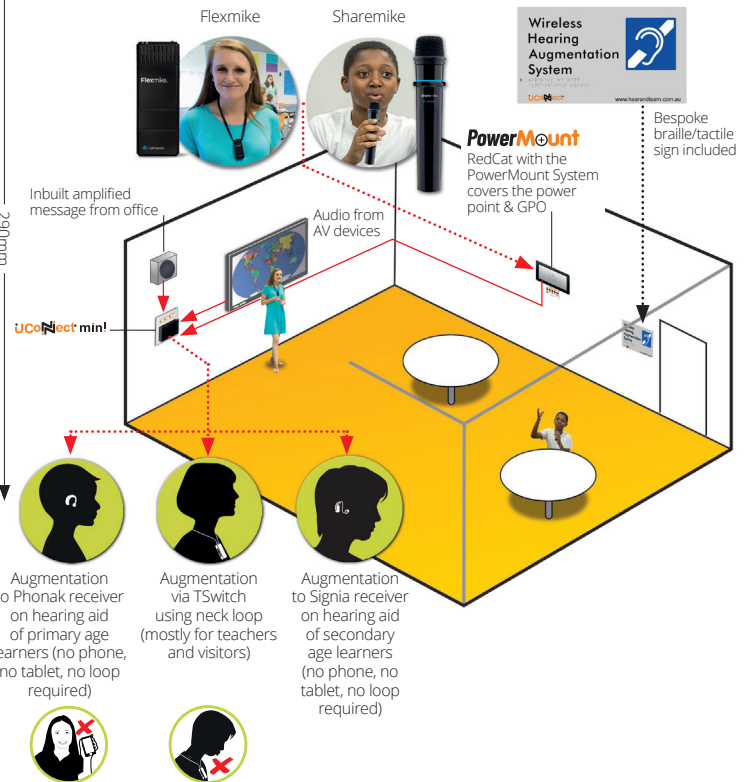

UConnect mini!

Exclusive to Hear and Learn, UConnect Mini is a complete, premade, designed for schools Hearing Augmentation Centre for learning spaces.

- UConnect Mini system includes the LockBox where any type of transmitters to hearing aids can be powered, stored and accessed. Bring your own transmitter, have communal transmitters kept by the school, or install with permanent transmitters.
- All electronics, cabling and electricals are stored in a basket at rear of UConnect Mini system - no GPO's or wall plates needed; they are all in basket ready to go.
- Install involves simple precabing, cutting a hole for the basket then plug and play when finishing off the install.

- ✓ **Agnostic:** Any transmitter to hearing aids can be connected to UConnect Mini. Future proof to changes in brand of receivers supplied to learners by the Federal Government.
- ✓ **Local:** All audio particular to the learning space is delivered to hearing aided learners, teachers and visitors and not only generic PA signals.
- ✓ **Signage:** Required bespoke hearing augmentation braille and tactile signage supplied along with child friendly operating instructions.
- ✓ **Low footprint:** Low profile UConnect Mini and LockBox.
- ✓ **Quality audio:** Bespoke internal electronics makes audio hearing augmentation ready.
- ✓ **Secure:** UConnect LockBox means hearing aid transmitters are secure and accessible.

PA Priority: PA signal 100% prioritised for listeners receiving hearing augmentation transmissions. This means hearing aided people receive PA signals free from other audio to maximise safety.

The UConnect Mini Wall Panel is mounted 1000mm from the bottom edge to the floor. It must be unobstructed and in line of sight to all learners in the learning space.