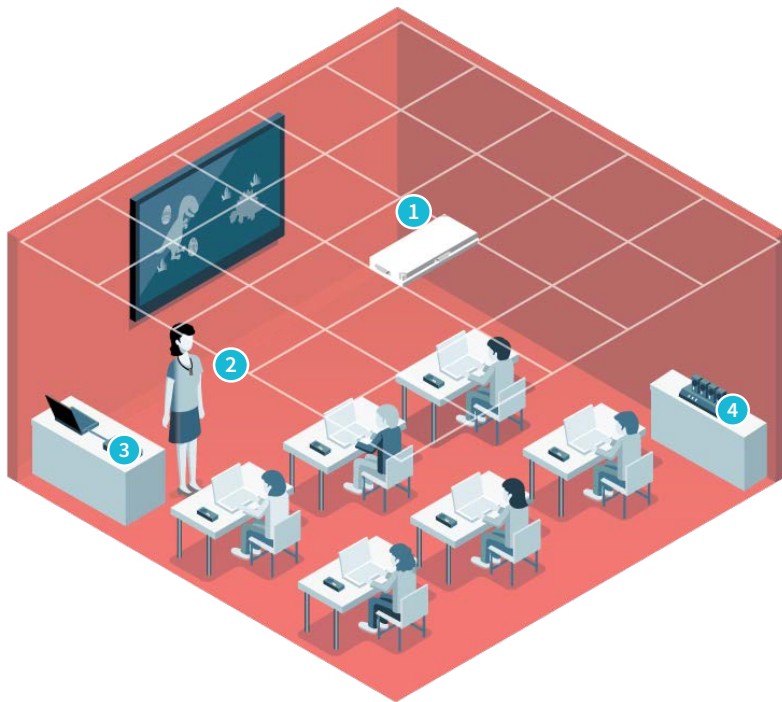

- Wireless multimedia integration
- Seamless design, wall mounted installation
- Add a second microphone for student sharing
- Receives and broadcasts PA messages

Connect to any aid

...and overcomes physical barriers to listening.

Classroom noise

Distance

Hearing loss

Sore throat

WHOLE CLASS SOLUTIONS

CEILING-MOUNTED

TOPCAT MOUNTING BRACKET

Topcat TCN wall bracket covers power points to ensure no tampering and best aesthetics.

Topcat

INSTRUCTIONAL AUDIO SYSTEM

Ceiling-mounted Instructional Audio

Topcat seamlessly lays into the ceiling to deliver crystal clear audio for the whole class. The wireless Media Connector enables audio integration without long cable runs, while Activate and Pods can be added to facilitate small group collaborative learning.