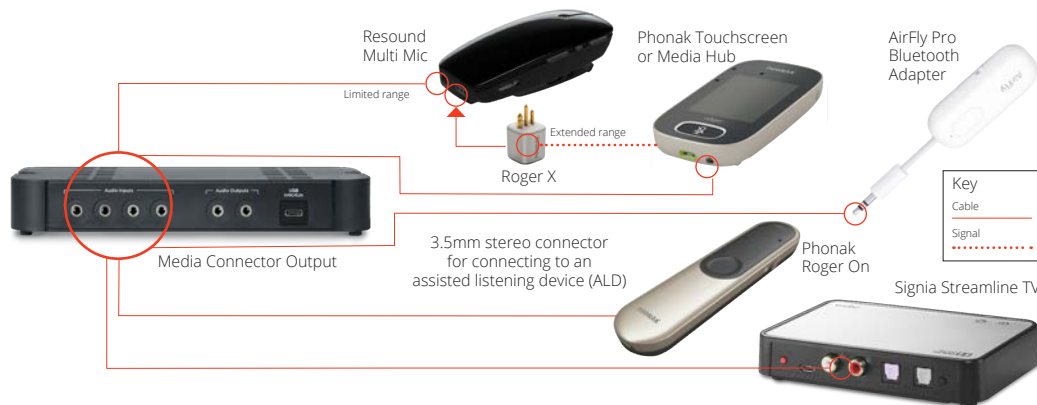

Connect to any aid

...and overcomes physical barriers to listening.