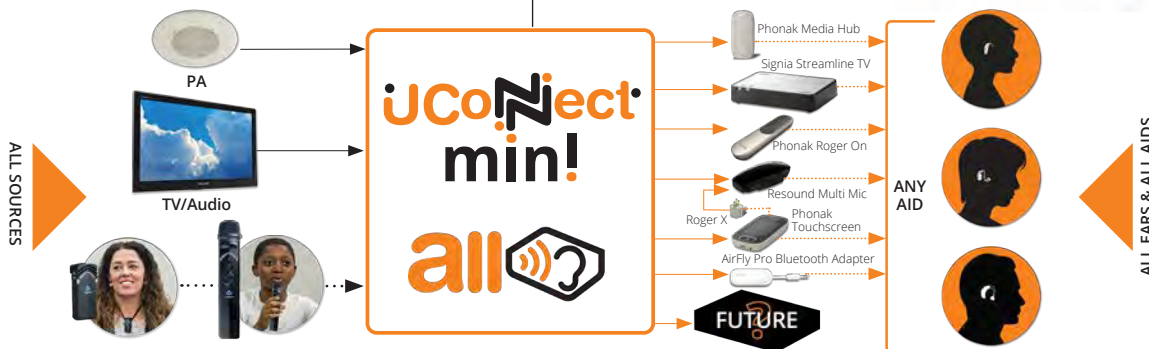

**UConnect mini!** Exclusive to Hear and Learn, UConnect Mini is a complete, premade, designed for schools Hearing Augmentation Centre for learning spaces.

**Expert Access Consultant Report on Compliance Readiness available on request.**

- ✔ **Compliance Ready:** Requirement to deliver hearing augmentation (UConnect's collection of inbuilt amplified audio including PA and its transmission to receivers in hearing aids) achieved.
- ✔ **Signage:** Required bespoke hearing augmentation braille and tactile signage supplied along with child friendly operating instructions.
- ✔ **Agnostic:** Any transmitter to hearing aids can be connected to UConnect Mini. Future proof to changes in brand of receivers supplied to learners by the Federal Government.
- ✔ **Low footprint:** Low profile UConnect Minismallest cable free teacher microphone and discreet speaker systems.
- ✔ **Local:** All audio particular to the learning space is delivered to hearing aided learners, teachers and visitors and not only generic PA signals.
- ✔ **Quality audio:** Bespoke internal electronics makes audio hearing augmentation ready.
- ✔ **Secure:** UConnect Mini SecureSlide means hearing aid transmitters are secure and accessible

**PA PRIORITY**  
Hearing aided people receive 100% prioritised PA signals free from other audio to maximise safety.

Inbuilt amplified message from office

Audio from AV devices

Bespoke braille/tactile sign included

**UConnect mini!**

Receivers in aids vary in brand & type. UConnect products are agile and agnostic.