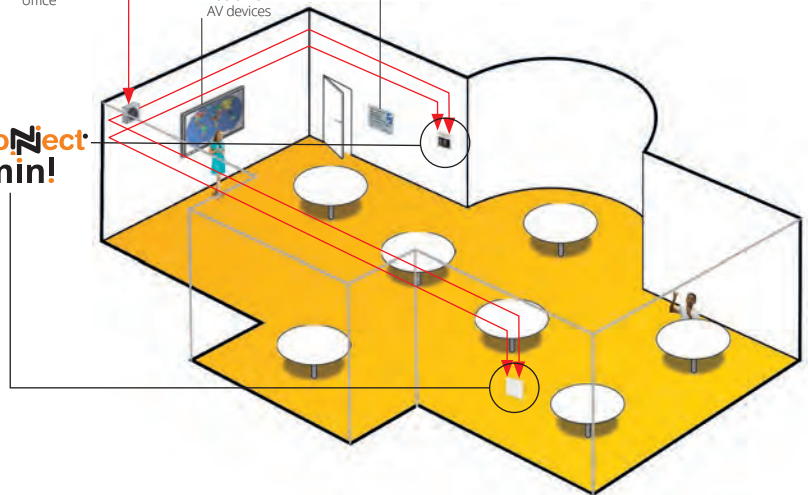

Receivers in aids vary in brand & type. UConnect products are agile and agnostic.