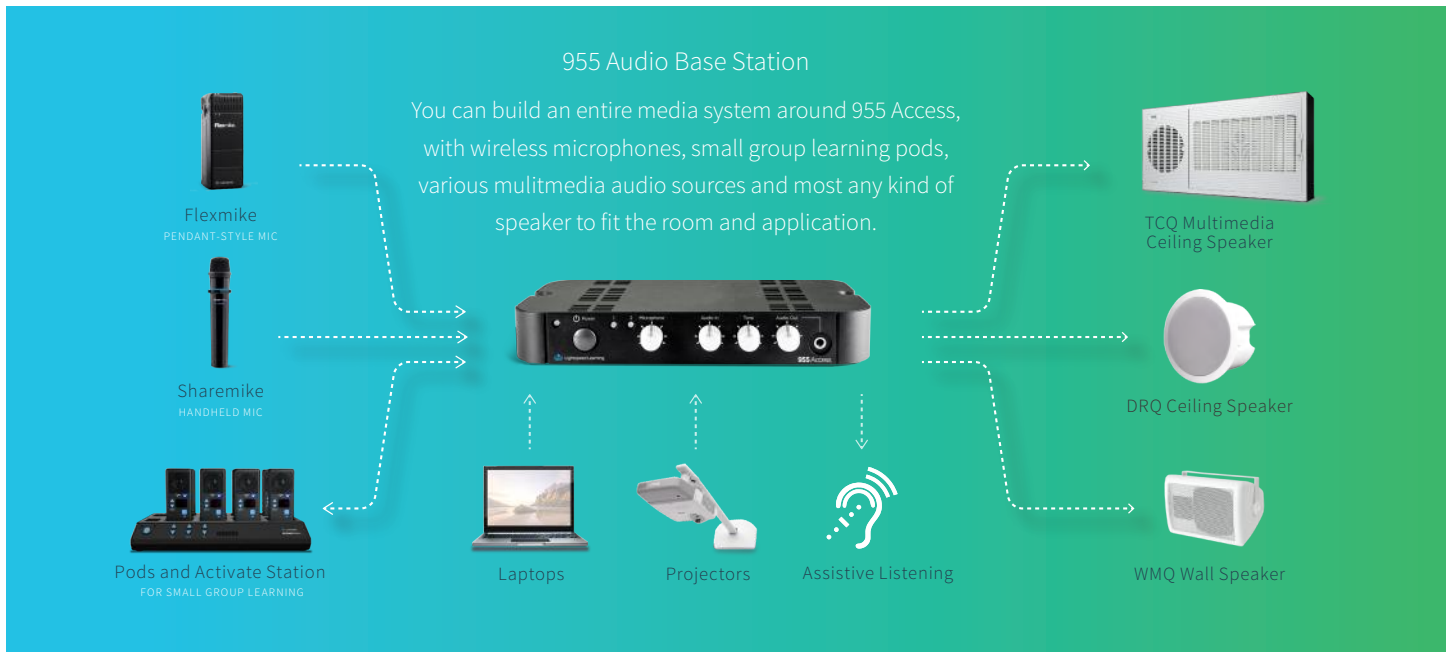

955 Access™

The 955 Access is a powerful classroom amplifier. But that's just the beginning.

It's also an advanced media control center that can easily integrate all your audio sources and deliver high-quality audio for every student.

It's powered by Access Technology, which means it can seamlessly connect to other Access Technology components. That makes it easy to expand to enable new methods of instruction.

This versatile solution connects to a variety of different speaker options to excel in a variety of different applications - whether it's classrooms, open areas or large spaces - with no audio dropout or interference.

A compact, powerful amplifier and media control center

Built for the demands of today's and tomorrow's active learning spaces.

With 955 Access, schools have more classroom audio options than ever before. All without the limitations that come with infrared technology. With Lightspeed's Access Technology, it's an easy and reliable way to deliver voice and multimedia in large, open rooms, with no audio drop out or interference with other technologies.

The 955 Access works with the entire class, small groups, and even students in the hallway. It easily adapts to group learning by adding an Activator Pod to each student group.

Specifications

Wireless Communication	Access Technology (1.9 GHz + RF4CE)
Wireless Transmission Range	Up to 200 ft. (60m) open field
Power Output	20 watts per channel (40 watts total)
Frequency Response	60 Hz - 7 kHz
Total Harmonic Distortion (THD)	<1% @ 10W
DC Power Input	24V/2.5A
Audio Input (with volume control)	Four 3.5 mm Inputs
Audio Outputs	One 3.5mm Output
Tone Control	Bass / Treble
Dimensions (W x D x H)	7.6" x 5" x 1.13" (193 x 127 x 29mm)
Weight	9.5 oz (269g)